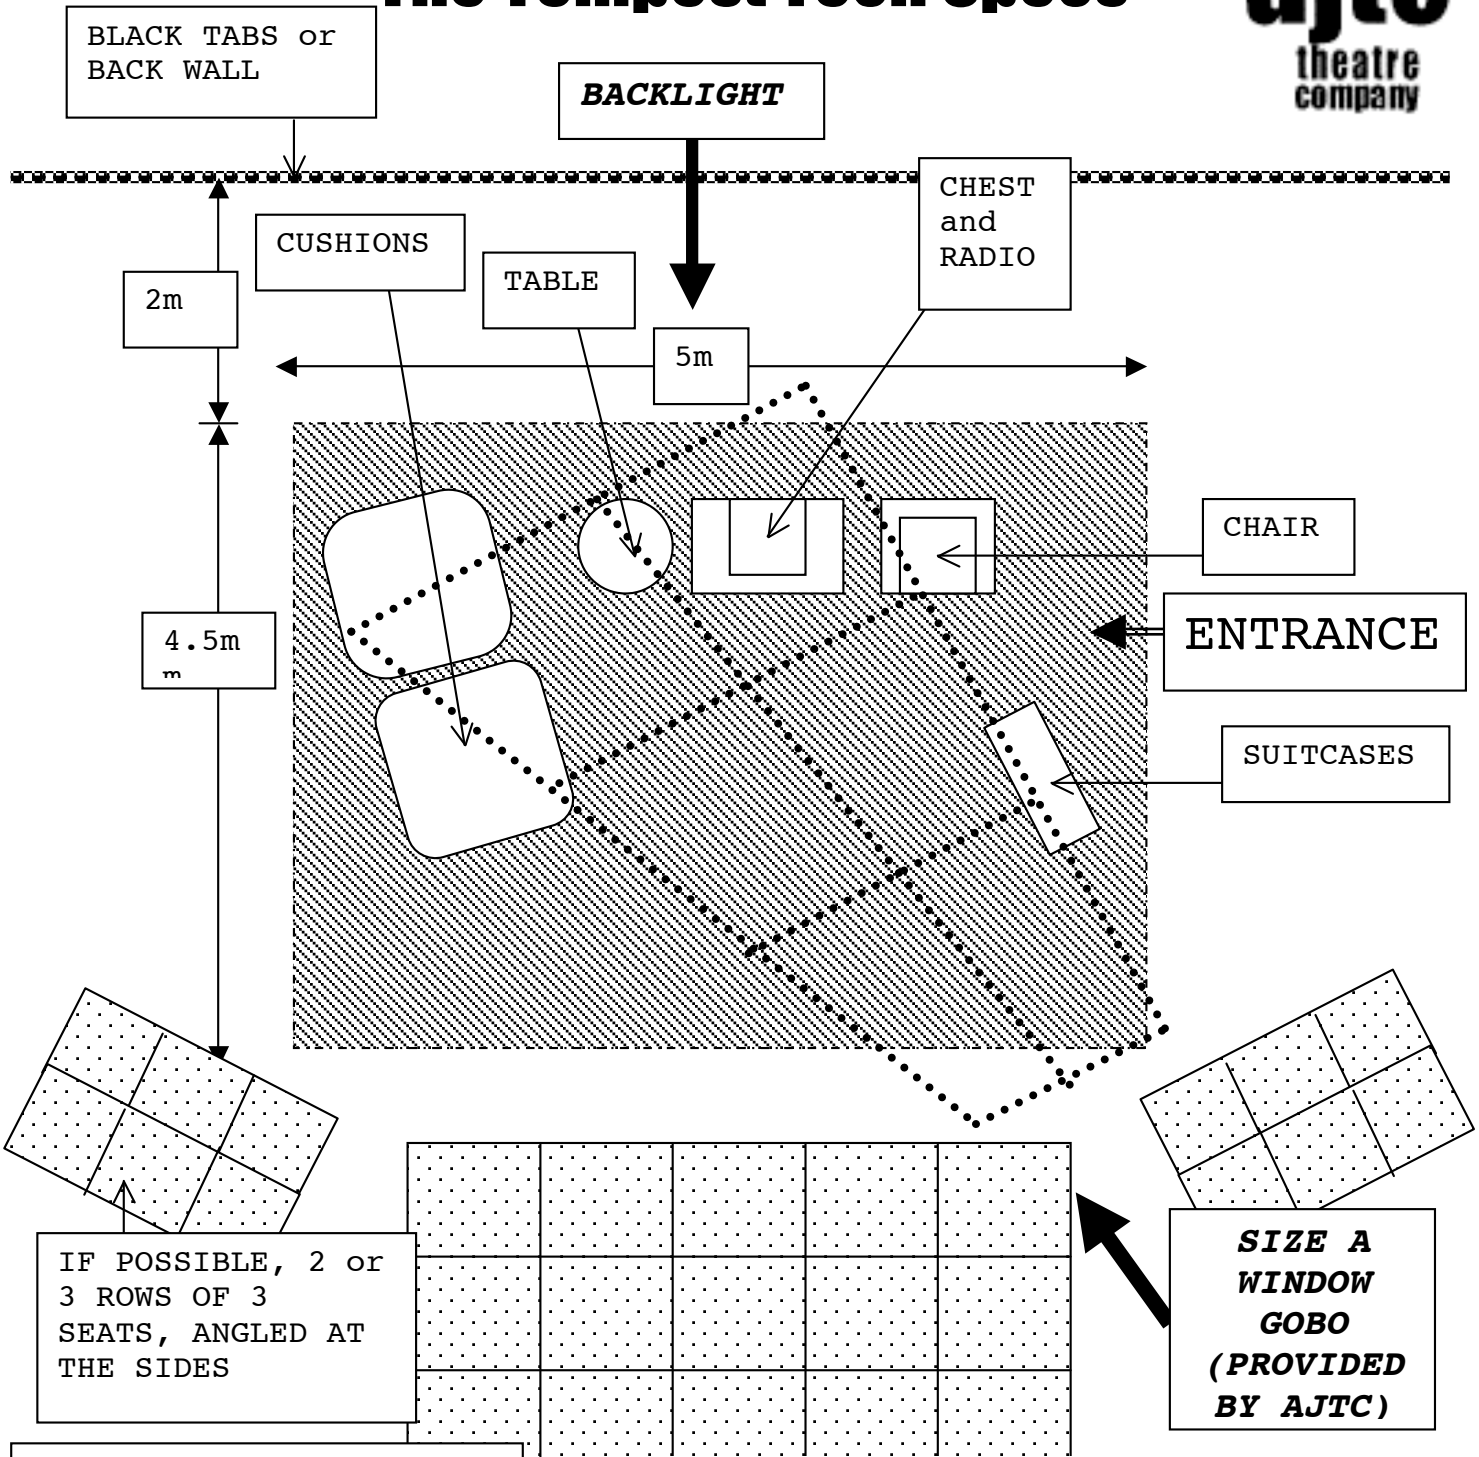

The Tempest Tech Specs

IF POSSIBLE, 2 or 3 ROWS OF 3 SEATS, ANGLED AT THE SIDES

SIZE A WINDOW GOBO (PROVIDED BY AJTC)

SOUND:
Mini Disc Player.
Speakers either side (preferably Upstage), and, if possible, one speaker Upstage Centre.
Ability to play music FOH, in public areas, if possible.

LIGHTING:
STATE 1: dim, cool, realistic, with gobo, keyed from direction of gobo
STATE 2: bright, cool, supernatural, no direction
Please gel all with Steel, 136 or Lee Colour Correctives 201, 200 or 203, if available.